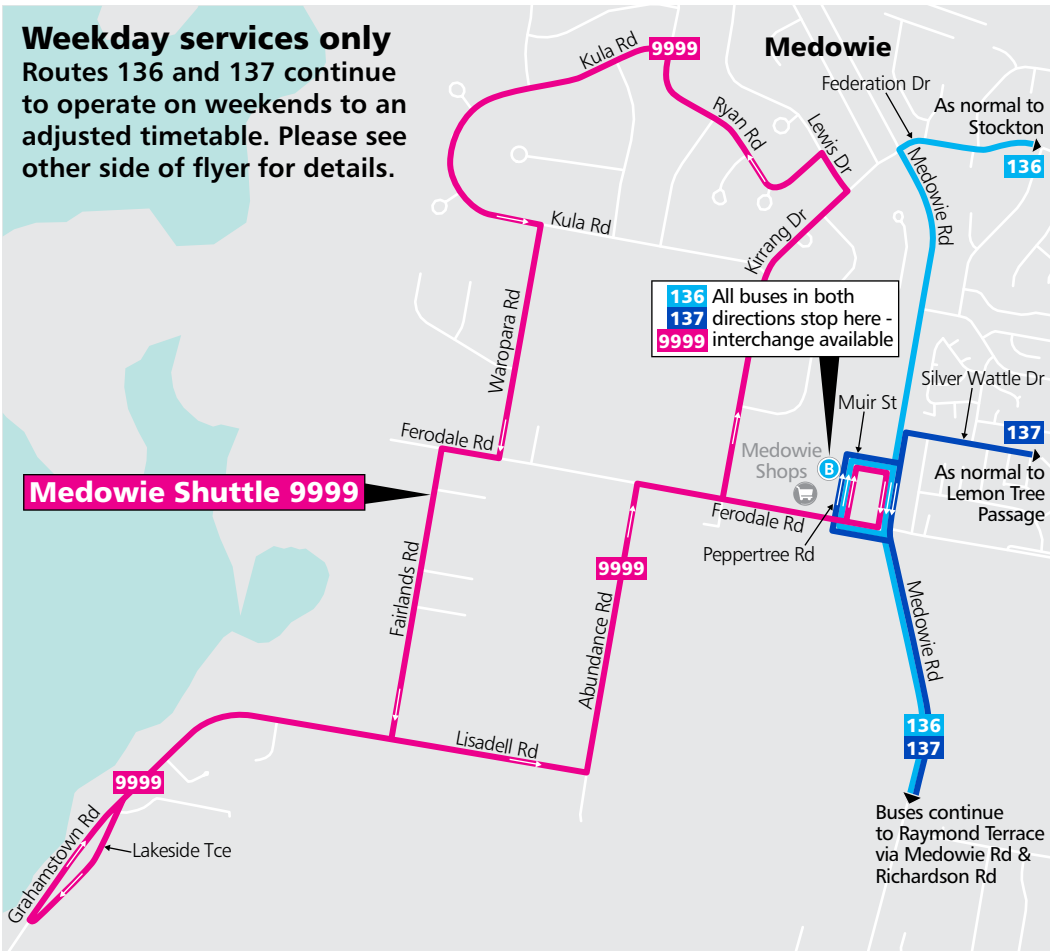

Weekday services only
Routes 136 and 137 continue to operate on weekends to an adjusted timetable. Please see other side of flyer for details.

Legend

North Bus route Bus route number

Medowie Shuttle 9999				Monday to Friday				
Route Number	9999	9999	9999		9999	9999	9999	9999
Peppertree Rd Medowie Shops	05:50	06:30	07:00	then every hour & half hour	14:00	14:30	15:00	15:30
Waropara & Kula Rds	05:59	06:39	07:09		14:09	14:39	B15:09	15:39
Lakeside Terrace, Medowie	06:04	06:44	07:14		14:14	14:44	C15:14	15:44
Peppertree Rd Medowie Shops	06:10	06:50	07:20		14:20	14:50	15:20	15:50

Medowie Shuttle 9999		Monday to Friday (cont...)			
Route Number	9999		9999	9999	9999
Peppertree Rd Medowie Shops	16:00	then every hour & half hour	19:30	20:00	20:35
Waropara & Kula Rds	16:09		19:39	20:09	20:44
Lakeside Terrace, Medowie	16:14		19:44	20:14	20:49
Peppertree Rd Medowie Shops	16:20		19:50	20:20	20:55

Divert via Waropara, into Medowie
B Christian, L Ferodale, R Abundance, R Lisadell.
Divert via Lisadell,
C L Fairlands, R Ferodale.